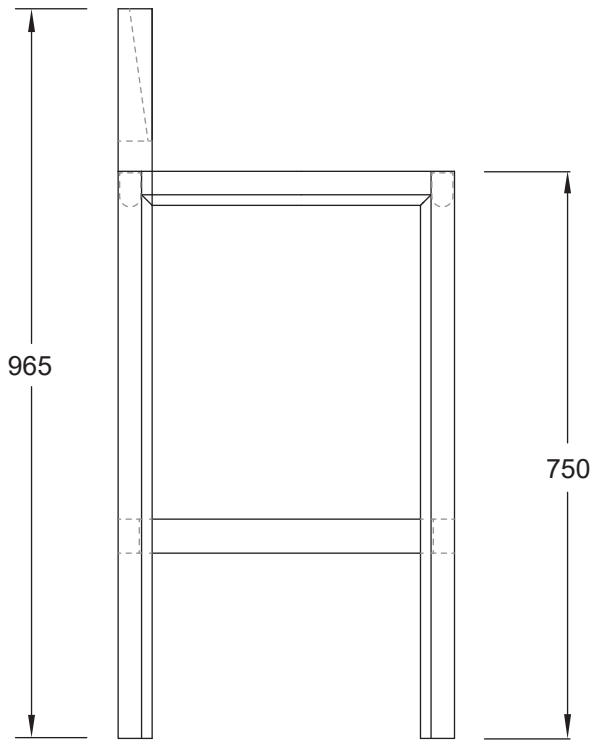

GUNZEL HIGH CHAIR

GZ_HI.CH

GUNZEL HIGH CHAIR

GZ_HI.CH

GUNZEL BAR GROUP

GZ_HI.CH, GZ_BT.B.300x120-F[240X120]

GUNZEL HIGH CHAIR

GZ_HI.CH[UPH]

GUNZEL HIGH CHAIR

GZ_HI.CH[UPH]

GUNZEL SEATING

GZ_CH[UPH], GZ_LW.ST[UPH], GZ_HI.CH[UPH], GZ_HI.ST[UPH]

GUNZEL BAR GROUP

GZ_HI.CH[UPH], GZ_BT.B.300x120-F[240X120]