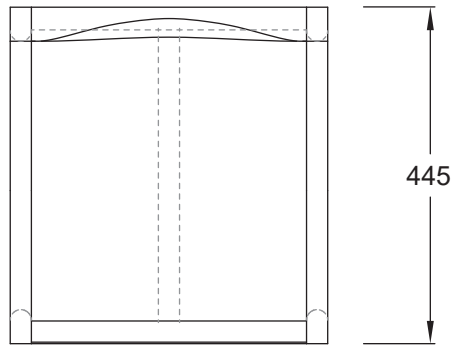

GUNZEL HIGH CHAIR

GZ_HI.CH

GUNZEL HIGH CHAIR

GZ_HI.CH

GUNZEL BAR GROUP

GZ_HI.CH, GZ_BT.B.300x120-F[240X120]

GUNZEL HIGH CHAIR

GZ_HI.CH[UPH]

GUNZEL HIGH CHAIR

GZ_HI.CH[UPH]

GUNZEL SEATING

GZ_CH[UPH], GZ_LW.ST[UPH], GZ_HI.CH[UPH], GZ_HI.ST[UPH]

GUNZEL BAR GROUP

GZ_HI.CH[UPH], GZ_BT.B.300x120-F[240X120]