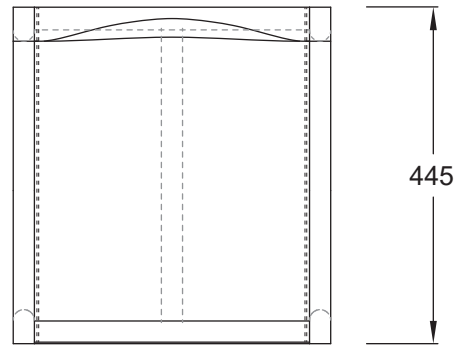

GUNZEL HIGH CHAIR

GZ_HI.CH

GUNZEL HIGH CHAIR

GZ_HI.CH

GUNZEL BAR GROUP

GZ_HI.CH, GZ_BT.B.300x120-F[240X120]

GUNZEL HIGH CHAIR

GZ_HI.CH[UPH]

GUNZEL HIGH CHAIR

GZ_HI.CH[UPH]

GUNZEL SEATING

GZ_CH[UPH], GZ_LW.ST[UPH], GZ_HI.CH[UPH], GZ_HI.ST[UPH]

GUNZEL BAR GROUP

GZ_HI.CH[UPH], GZ_BT.B.300x120-F[240X120]