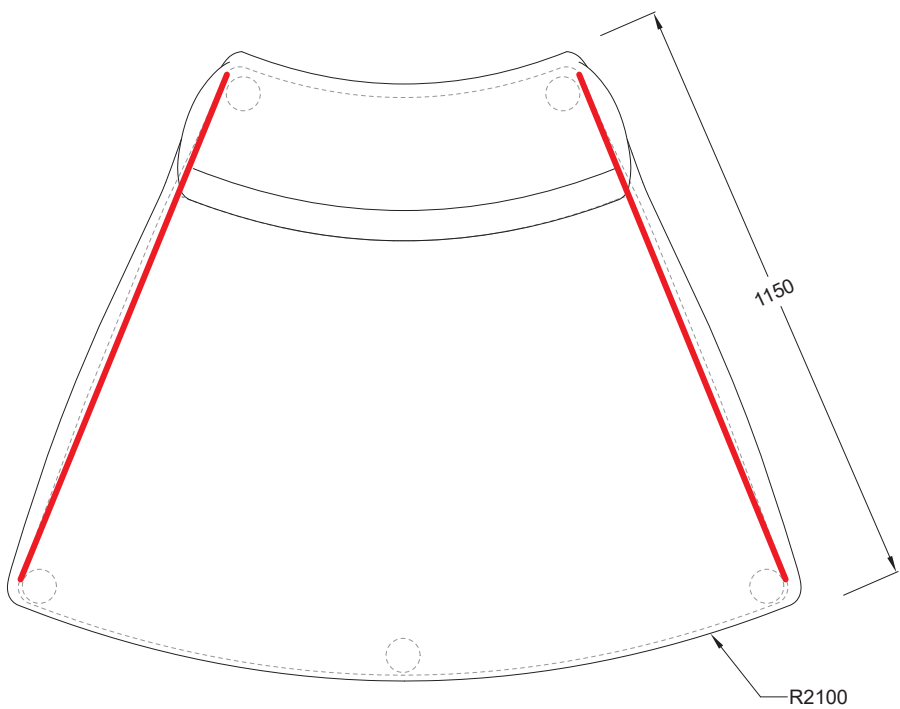

PUFFALO MODULAR LOUNGING

PF-LG_OUT.R210