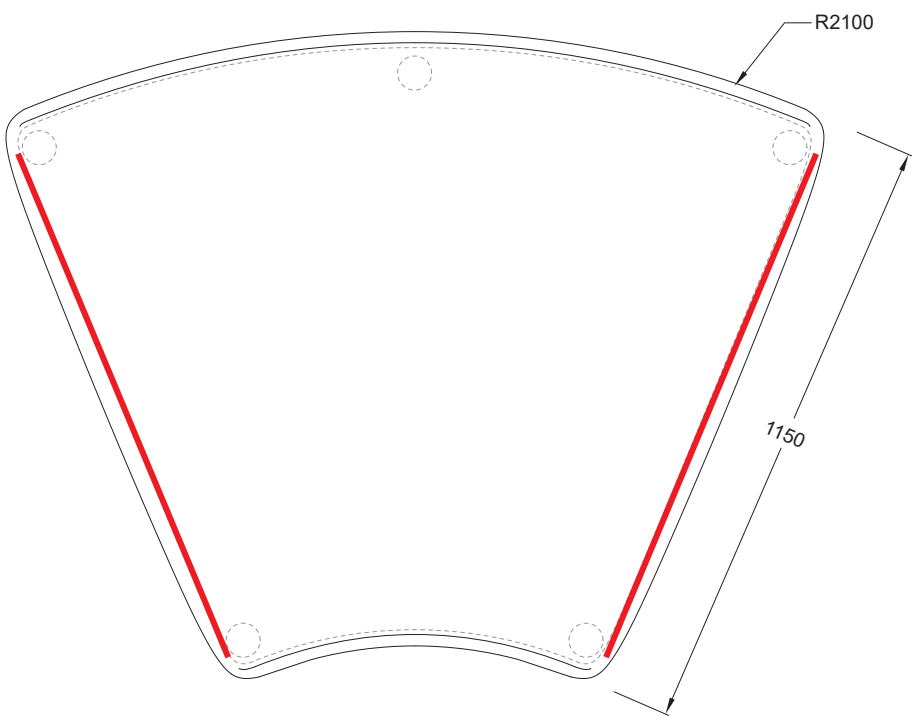

PUFFALO LOUNGE OTTOMANS

PF-LG_OT_4WAY.115X115

PUFFALO LOUNGE OTTOMANS

PF-LG_OT.190X115

PUFFALO LOUNGE OTTOMANS

PF-LG_OT.R210

PUFFALO - ASSEMBLY

PF-LG_JK