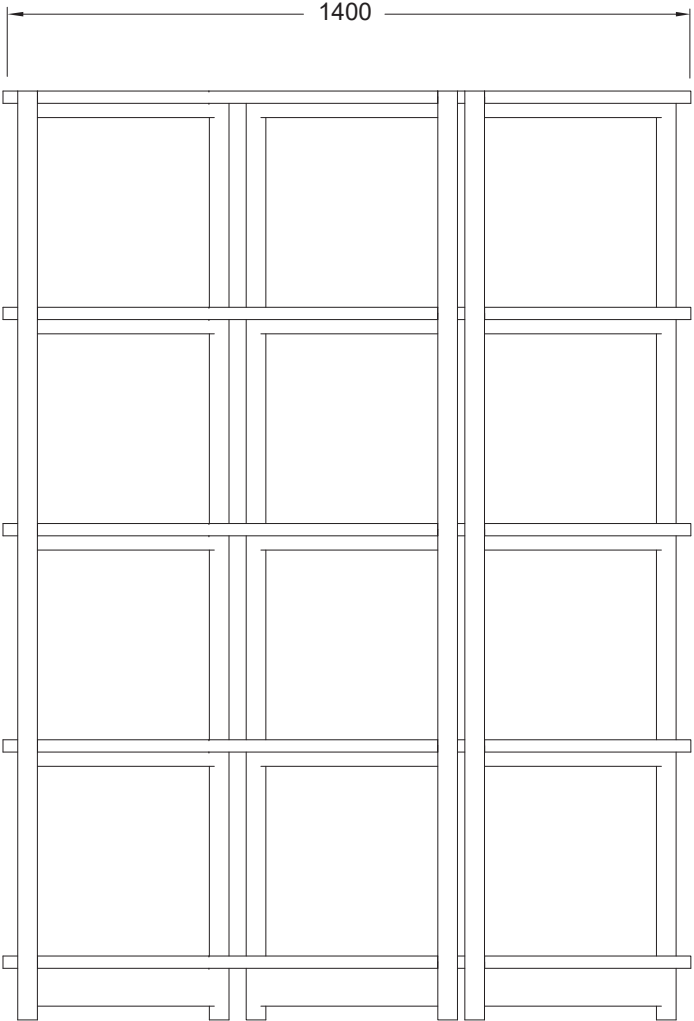

# FABLE SHELVING

FB-SH\_140X43(190H)

# FABLE SHELVING

FB-SH\_180X43(190H)