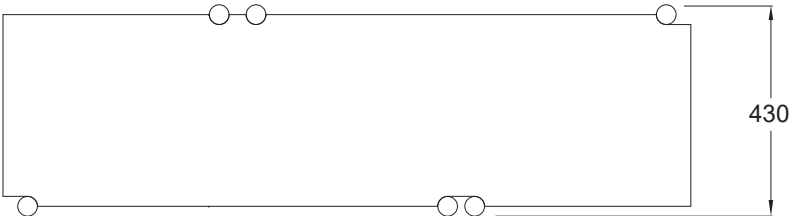

# FABLE SHELVING

FB-SH\_140X43(190H)

# FABLE SHELVING

FB-SH\_180X43(190H)